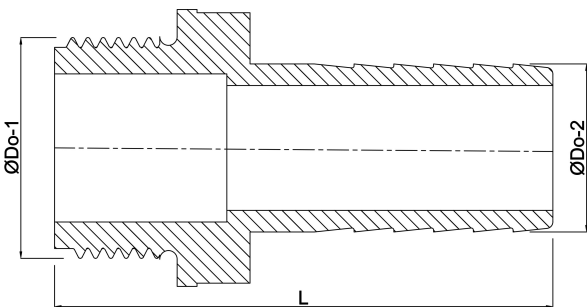

**Hose tail with nut ABS 1 1/2" x
38 mm male threaded nut x
hose tail 10bar white (0149684)**

TECHNICAL SPECIFICATIONS

Colour	white
Material	ABS/stainless steel
Connection	male threaded nut x hose tail
Pressure	10 bar
Size	1 1/2" x 38 mm
Spanner	57

DIMENSIONS

L	66.5 mm
Nq-2	3
ØDo-1	38.5 mm
ØDo-1	1 1/2 "
ØDo-2	47.5 mm

Last modified date: 22/02/2026

Bosta UK Ltd.
Reflection House
Olding Road
Bury St. Edmunds
Suffolk
IP33 3TA
T +44 (0) 1284 716580
E enquiries@bosta.co.uk
<http://www.bosta.com>