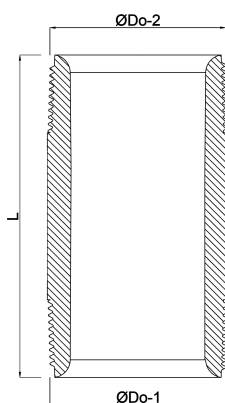

**Profec Nr. 23 Pipe nipple steel
black 1/4" male thread 16bar
80 mm (1160080)**

TECHNICAL SPECIFICATIONS

Material steel black

Connection male thread

DIN Standard DIN 2982

Fitting nr. Nr. 23

Pressure 16 bar

Size 1/4"

Length 80 mm

DIMENSIONS

L 80 mm

ØDo-1 1/4 "

ØDo-2 1/4 "

Last modified date: 22/02/2026

Bosta UK Ltd.
Reflection House
Olding Road
Bury St. Edmunds
Suffolk
IP33 3TA
T +44 (0) 1284 716580
E enquiries@bosta.co.uk
<http://www.bosta.com>