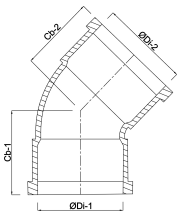

**Profec Long bend 45° PVC-U
250 mm glue socket 12,5bar
grey type made from tubing
(0110222)**

TECHNICAL SPECIFICATIONS

Colour	grey
Type	made from tubing
Material	PVC-U
Connection	glue socket
Size	250 mm
Pressure	12,5 bar

DIMENSIONS

Mold	hand formed
ØDi-1	250 mm
ØDi-2	250 mm
Cb-1	345 mm
Cb-2	345 mm
β	45 °

Last modified date: 10/10/2025

Bosta UK Ltd.
Reflection House
Olding Road
Bury St. Edmunds
Suffolk
IP33 3TA
T +44 (0) 1284 716580
E enquiries@bosta.co.uk
<http://www.bosta.com>