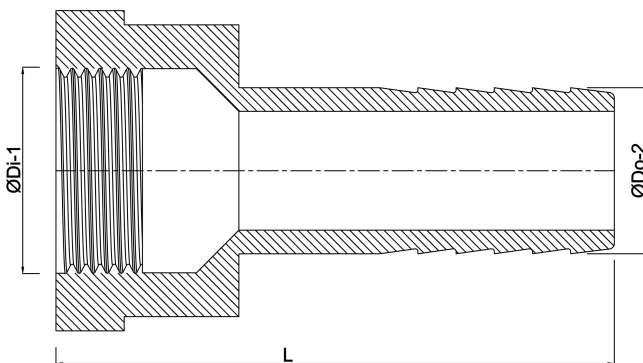

**Profec Barbed adaptor
stainless steel 316 1 1/4" x 32
mm female thread x hose tail
16bar (7043867)**

TECHNICAL SPECIFICATIONS

Material stainless steel 316

Connection female thread x hose tail

Pressure 16 bar

Size 1 1/4" x 32 mm

Spanner 50

DIMENSIONS

L 74 mm

ØDi-1 1 1/4 "

ØDo-2 32 mm

Last modified date: 25/02/2026

Bosta UK Ltd.
Reflection House
Olding Road
Bury St. Edmunds
Suffolk
IP33 3TA
T +44 (0) 1284 716580
E enquiries@bosta.co.uk
<http://www.bosta.com>