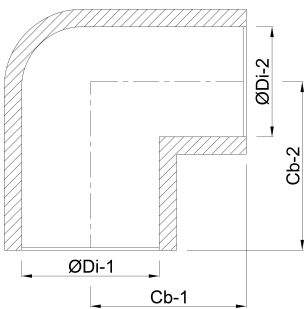

**Elbow 90° PVC-U 63 mm glue
socket 16bar grey (0160111)**

TECHNICAL SPECIFICATIONS

Colour grey

Material PVC-U

Connection glue socket

Size 63 mm

Pressure 16 bar

DIMENSIONS

Mold injection moulded

β 90°

\varnothing Di-1 63 mm

\varnothing Di-2 63 mm

Cb-1 60.5 mm

Cb-2 60.5 mm

Last modified date: 10/10/2025

Bosta UK Ltd.
Reflection House
Olding Road
Bury St. Edmunds
Suffolk
IP33 3TA
T +44 (0) 1284 716580
E enquiries@bosta.co.uk
<http://www.bosta.com>