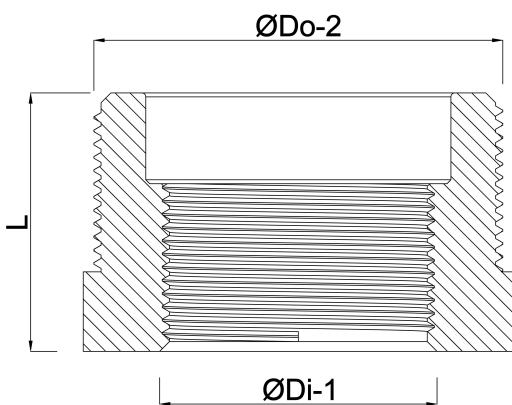

**Profec Nr. 241 Reducer bush
brass 4" x 2" male thread x
female thread 10bar (0708863)**

TECHNICAL SPECIFICATIONS

Material	brass
Connection	male thread x female thread
Fitting nr.	Nr. 241
Size	4" x 2"
Max. temperature	80 °C
Pressure	10 bar
Max. temp.	80 °C

DIMENSIONS

L	47 mm
ØDi-1	2 "
ØDo-2	4 "

Last modified date: 21/02/2026

Bosta UK Ltd.
Reflection House
Olding Road
Bury St. Edmunds
Suffolk
IP33 3TA
T +44 (0) 1284 716580
E enquiries@bosta.co.uk
<http://www.bosta.com>