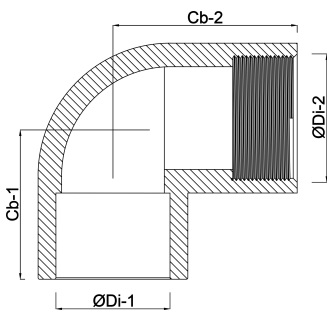

**VDL Adaptor elbow 90° PVC-U
20 mm x 1/2" glue socket x
female thread 16bar grey with
stainless steel ring type
reinforced (7002632)**

V-L Van de Lande

TECHNICAL SPECIFICATIONS

Colour	grey
Type	reinforced
Material	PVC-U
Feature	with stainless steel ring
Connection	glue socket x female thread
Size	20 mm x 1/2"
Pressure	16 bar

DIMENSIONS

ØDi-1	20 mm
ØDi-2	1/2 "
Cb-1	27 mm
Cb-2	27 mm

Last modified date: 11/10/2025

Bosta UK Ltd.
Reflection House
Olding Road
Bury St. Edmunds
Suffolk
IP33 3TA
T +44 (0) 1284 716580
E enquiries@bosta.co.uk
<http://www.bosta.com>