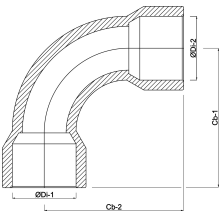

**Profec Long bend 90° PVC-U
250 mm glue socket 12,5bar
grey type made from tubing
(0110198)**

TECHNICAL SPECIFICATIONS

Colour	grey
Type	made from tubing
Material	PVC-U
Connection	glue socket
Size	250 mm
Pressure	12,5 bar

DIMENSIONS

Cb-1	535 mm
Cb-2	535 mm
Mold	hand formed
ØDi-1	250 mm
ØDi-2	250 mm
β	90 °

Last modified date: 20/02/2026

Bosta UK Ltd.
Reflection House
Olding Road
Bury St. Edmunds
Suffolk
IP33 3TA
T +44 (0) 1284 716580
E enquiries@bosta.co.uk
<http://www.bosta.com>