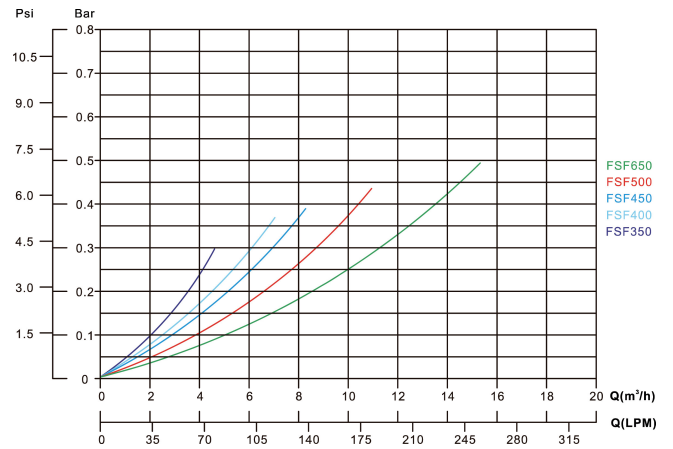

Flotide Pool Filter set
PE/fibreglass-reinforced
polyester 50 mm / 1 1/2"
metric/imperial glue socket
2,5bar 230VAC grey type
FSF450-6W with RCD plug
(0897596)

FLOTIDE

TECHNICAL SPECIFICATIONS

Colour	grey
Material	PE/fibreglass-reinforced polyester
Connection	metric/imperial glue socket
Voltage	230VAC
Frequency	50 Hz
Pressure	2,5 bar
Max. temp.	43 °C
Type	FSF450-6W
Size	50 mm / 1 1/2"
Diameter	455 mm
Weight	26.1 kg
Sand	45 kg
Max flow rate	8 m ³ /h
Pump	SS075
Max. pool vol.	40 m ³

DIMENSIONS

A 760 mm

B 813 mm

PRODUCT INFORMATION

PE/fibreglass-reinforced polyester double layered tank with unequalled strength and durability. Equipped with top mount 6-way valve and centrifugal pump with pre-filter. Switch off the pump before each lever action.