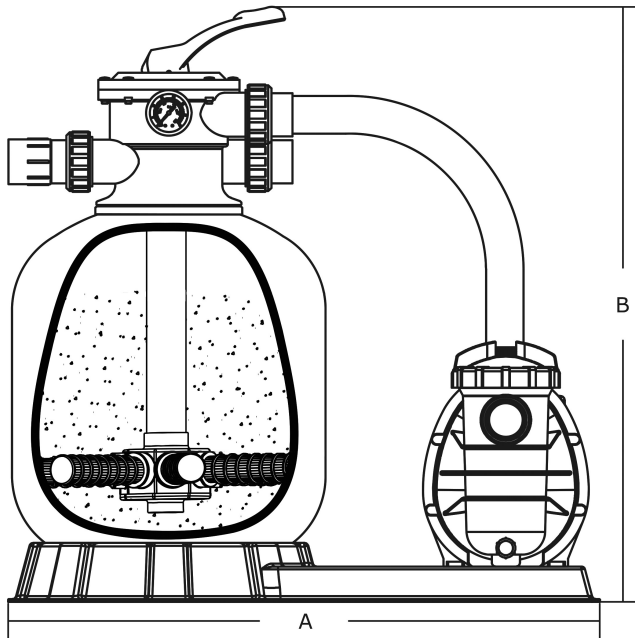

Flotide Pool Filter set
PE/fibreglass-reinforced
polyester 50 mm / 1 1/2"
metric/imperial glue socket
2,5bar 230VAC grey type
FSF450-6W with RCD plug
(0897596)

FLOTIDE

TECHNICAL SPECIFICATIONS

Colour	grey
Material	PE/fibreglass-reinforced polyester
Connection	metric/imperial glue socket
Voltage	230VAC
Frequency	50 Hz
Pressure	2,5 bar
Max. temp.	43 °C
Type	FSF450-6W
Size	50 mm / 1 1/2"
Diameter	455 mm
Weight	26.1 kg
Sand	45 kg
Max flow rate	8 m ³ /h
Pump	SS075
Max. pool vol.	40 m ³

DIMENSIONS

A 760 mm

B 813 mm

PRODUCT INFORMATION

PE/fibreglass-reinforced polyester double layered tank with unequalled strength and durability. Equipped with top mount 6-way valve and centrifugal pump with pre-filter. Switch off the pump before each lever action.

Features:

- Designed for domestic pools
- Simple operation with 6-way multi-port valve
- Equipped with RCD differential plug (30mA)

Last modified date: 22/02/2026

Bosta UK Ltd.
Reflection House

Olding Road
Bury St. Edmunds
Suffolk
IP33 3TA
T +44 (0) 1284 716580
E enquiries@bosta.co.uk
<http://www.bosta.com>