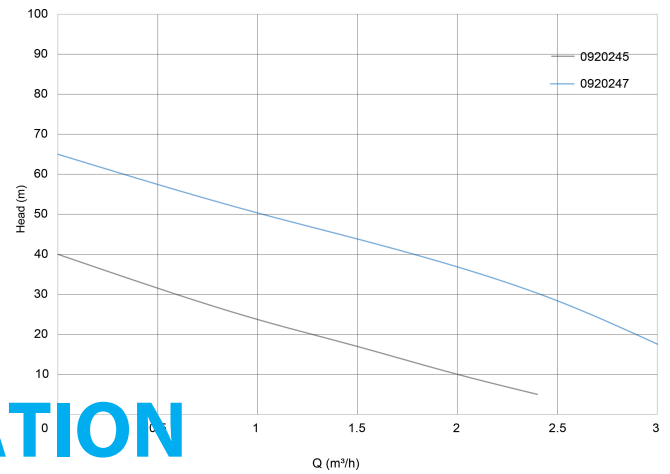

ØDi-1

1 "

ØDi-2

1 "

PRODUCT INFORMATION

High pressure single impeller pump with a steep pump curve.
Closed motor protection Class F.
Maximum water temperature: 90°C

Last modified date: 19/05/2026

Bosta UK Ltd.
Reflection House
Olding Road
Bury St. Edmunds
Suffolk
IP33 3TA
T +44 (0) 1284 716580
E enquiries@bosta.co.uk
<http://www.bosta.com>