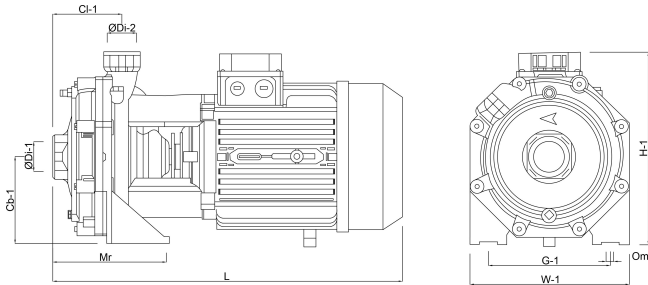

ØDi-1

1 "

ØDi-2

1 "

PRODUCT INFORMATION

High pressure single impeller pump with a steep pump curve.
Closed motor protection Class F.
Maximum water temperature: 90°C

Last modified date: 19/05/2026

Bosta UK Ltd.
Reflection House
Olding Road
Bury St. Edmunds
Suffolk
IP33 3TA
T +44 (0) 1284 716580
E enquiries@bosta.co.uk
<http://www.bosta.com>