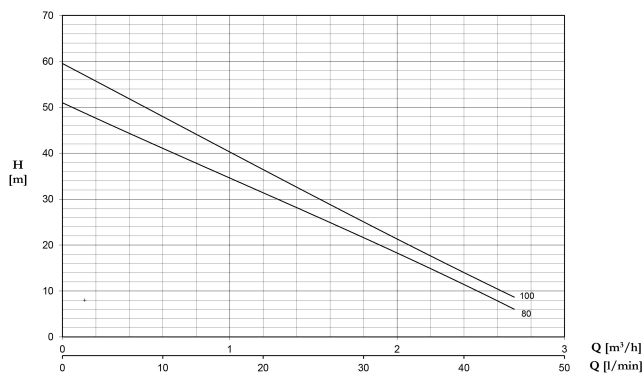

**Foras Fuel pump 1" female
thread 8bar 5A 230VAC blue
self priming type PC80M
(0940045)**

TECHNICAL SPECIFICATIONS

Colour blue

Pump body cast iron

Material impeller 1 brass

Model self priming

Connection female thread

Length 270 mm

Voltage 230VAC

Max. temperature 90 °C

Width 135 mm

Minimum medium temperature 0 °C
(continuous)

Height 170 mm

Max flow rate 2.7 m³/h

Pressure 8 bar

Packaging dimensions L/W/H 310 x 185 x 195 mm

Type PC80M

Output Power 0,8 HP

Max. head 46 m

Size 1"

Weight 11.1 kg

Power 0.59 kW

Ampere 5 A