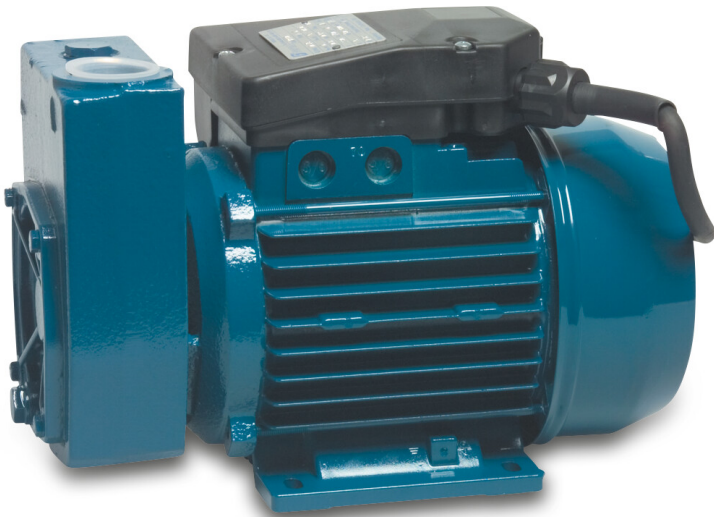

**Foras Fuel pump 1" female
thread 8bar 5A 230VAC blue
self priming type PC80M
(0940045)**

TECHNICAL SPECIFICATIONS

Colour blue

Pump body cast iron

Material impeller 1 brass

Model self priming

Connection female thread

Length 270 mm

Voltage 230VAC

Max. temperature 90 °C

Width 135 mm

Minimum medium temperature 0 °C
(continuous)

Height 170 mm

Max flow rate 2.7 m³/h

Pressure 8 bar

Packaging dimensions L/W/H 310 x 185 x 195 mm

Type PC80M

Output Power 0,8 HP

Max. head 46 m

Size 1"

Weight 11.1 kg

Power 0.59 kW

Ampere 5 A