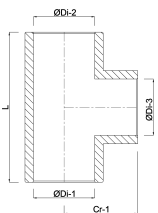

**Profec T-piece 90° PVC-U 40
mm glue socket 16bar grey
KIWA (0110255)**

TECHNICAL SPECIFICATIONS

Colour	grey
Material	PVC-U
Approval	KIWA
Connection	glue socket
Pressure	16 bar
Size	40 mm

DIMENSIONS

Cr-1	21 mm
L	42 mm
ØDi-1	40 mm
ØDi-2	40 mm
ØDi-3	40 mm
β	90 °