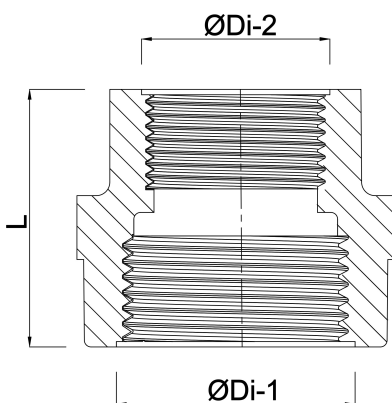

**Nr. 240 Reducing socket cast  
iron black 2" x 1 1/2" female  
thread 25bar DVGW (1124025)**

# TECHNICAL SPECIFICATIONS

Material cast iron black

Approval DVGW

Connection female thread

Fitting nr. Nr. 240

Temperature range -20°C - 120°C

Pressure 25 bar

Size 2" x 1 1/2"

## DIMENSIONS

L 68 mm

ØDi-1 2"

ØDi-2 1 1/2"

**Last modified date: 23/02/2026**

Bosta UK Ltd.  
Reflection House  
Olding Road  
Bury St. Edmunds  
Suffolk  
IP33 3TA  
T +44 (0) 1284 716580  
E [enquiries@bosta.co.uk](mailto:enquiries@bosta.co.uk)  
<http://www.bosta.com>