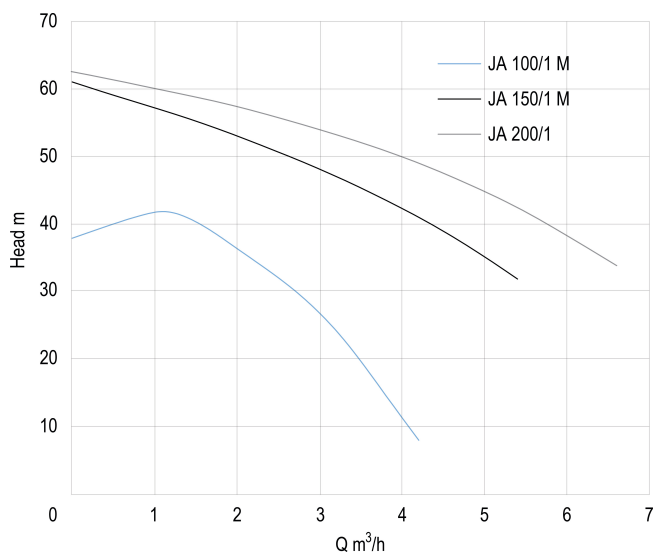

Ampere

4,7 A

Max flow rate

3.6 m³/h

PRODUCT INFORMATION

Composed of tank, pressure switch, flexible hose, pressure gauge, 3- or 5-way coupling, connectors and Foras jet pump.

Ready for assembly and installation by qualified electrician. Type M is supplied with cable and Din plug

Last modified date: 07/05/2026

Bosta UK Ltd.
Reflection House
Olding Road
Bury St. Edmunds
Suffolk
IP33 3TA
T +44 (0) 1284 716580
E enquiries@bosta.co.uk
<http://www.bosta.com>