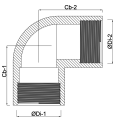

**Profec Nr. 2 Bend 90° cast iron
galvanised 2 1/2" female
thread 25bar DVGW (1000210)**

TECHNICAL SPECIFICATIONS

Material	cast iron
Surface treatment	galvanised
Approval	DVGW
Connection	female thread
Fitting nr.	Nr. 2
Temperature range	-20°C - 120°C
Pressure	25 bar
Size	2 1/2"

DIMENSIONS

Cb-1	176 mm
Cb-2	176 mm
ØDi-1	2 1/2 "
ØDi-2	2 1/2 "
β	90 °

Last modified date: 22/02/2026

Bosta UK Ltd.
Reflection House
Olding Road
Bury St. Edmunds
Suffolk
IP33 3TA
T +44 (0) 1284 716580
E enquiries@bosta.co.uk
<http://www.bosta.com>