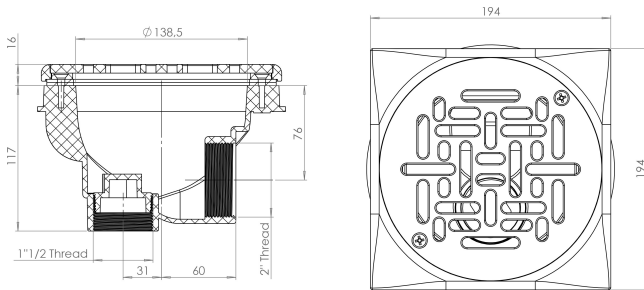

Weltico Main drain 1 1/2" x 2" female thread white type Design (7040038)

weltico

TECHNICAL SPECIFICATIONS

Colour	white
Type	Design
Connection	female thread
Suitable for	liner and concrete pools
Size	1 1/2" x 2"
Length	194 mm
Inner ø	138,5 mm
Width	194 mm