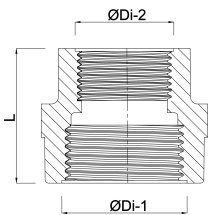

**Profec Nr. 240 Reducer socket
brass 1 1/4" x 1" female thread
30bar (0710320)**

TECHNICAL SPECIFICATIONS

Material	brass
Connection	female thread
Fitting nr.	Nr. 240
Size	1 1/4" x 1"
Max. temperature	120 °C
Pressure	30 bar
Max. temp.	120 °C

DIMENSIONS

F-1	17 mm
F-2	21 mm
L	38 mm
ØDi-1	1 1/4 "
ØDi-2	1 "

Last modified date: 21/02/2026

Bosta UK Ltd.
Reflection House
Olding Road
Bury St. Edmunds
Suffolk
IP33 3TA
T +44 (0) 1284 716580
E enquiries@bosta.co.uk
<http://www.bosta.com>