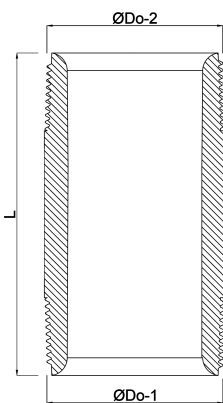

**Profec Nr. 23 Pipe nipple
stainless steel 316 1/2" male
thread 16bar 60 mm (0080403)**

TECHNICAL SPECIFICATIONS

Material stainless steel 316

Connection male thread

DIN Standard DIN 2999

Fitting nr. Nr. 23

Pressure 16 bar

Size 1/2"

Length 60 mm

DIMENSIONS

L 60 mm

ØDo-1 1/2 "

ØDo-2 1/2 "

Last modified date: 23/02/2026