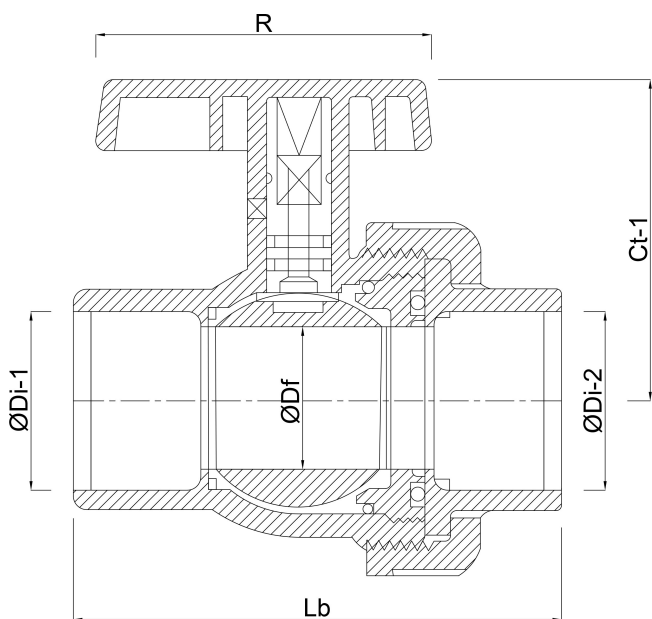

VDL Ball valve PVC-U 20 mm glue socket 16bar DN15 grey type EIL (7018360)

VDL Van de Lande

TECHNICAL SPECIFICATIONS

Colour grey

Type EIL

Material PVC-U

Operation lever

Colour lever red

Handle material PVC-U

Housing construction 2-part

Material housing PVC-U

Material seal EPDM

Connection glue socket

Temperature range 0°C - 60°C

Pressure 16 bar

Size 20 mm

DN 15

DIMENSIONS

Ct-1 50 mm

Lb 77 mm

R 82 mm

ØDf 15 mm

ØDi-1 20 mm

ØDi-2 20 mm