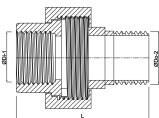

**Profec Nr. 331 Union coupler
stainless steel 316 2" female
thread x male thread 10bar
type flat (0080698)**

TECHNICAL SPECIFICATIONS

Type	flat
Material	stainless steel 316
Material seal	teflon
Connection	female thread x male thread
Fitting nr.	Nr. 331
Pressure	10 bar
Size	2"
Length	88 mm
Outer ø	81 mm

DIMENSIONS

Kn	81 mm
L	88 mm
ØDi-1	2 "
ØDo-2	2 "

Last modified date: 20/02/2026

Bosta UK Ltd.
Reflection House
Olding Road
Bury St. Edmunds
Suffolk
IP33 3TA
T +44 (0) 1284 716580
E enquiries@bosta.co.uk
<http://www.bosta.com>