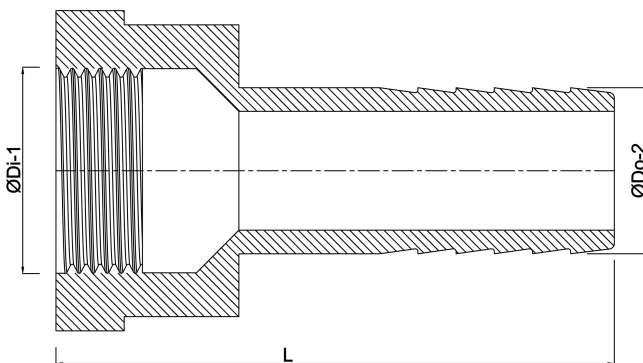

**Profec Barbed adaptor
stainless steel 316 2" x 50 mm
female thread x hose tail 16bar
(7043869)**

TECHNICAL SPECIFICATIONS

Material stainless steel 316

Connection female thread x hose tail

Pressure 16 bar

Size 2" x 50 mm

Spanner 67.5

DIMENSIONS

L 94.5 mm

\O Di-1 2"

\O Do-2 50 mm

Last modified date: 25/02/2026

Bosta UK Ltd.
Reflection House
Olding Road
Bury St. Edmunds
Suffolk
IP33 3TA
T +44 (0) 1284 716580
E enquiries@bosta.co.uk
<http://www.bosta.com>