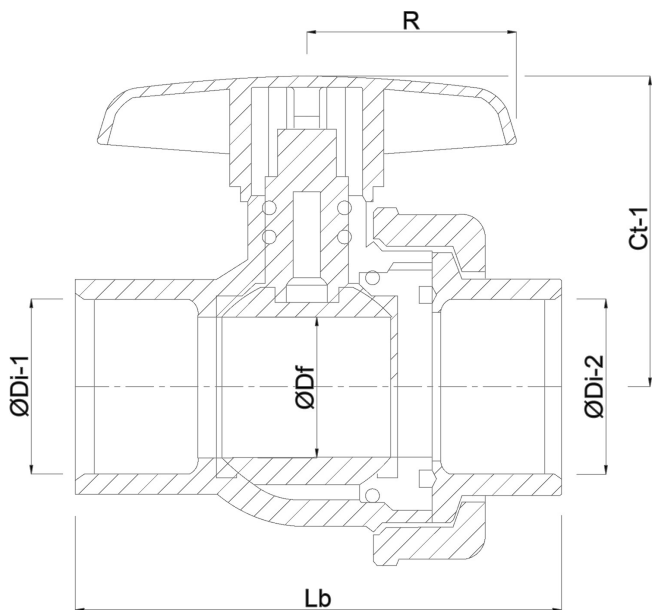

Material housing PVC-U

Material seal hytrel/EPDM

Connection female thread

Max. temperature 60 °C

Minimum medium temperature 0 °C  
(continuous)

Pressure 10 bar

Size 1 1/2"

DN 40

# DIMENSIONS

Ct-1 93 mm

Lb 122 mm

R 65 mm

ØDf 40 mm

ØDi-1 1 1/2 "

ØDi-2 1 1/2 "