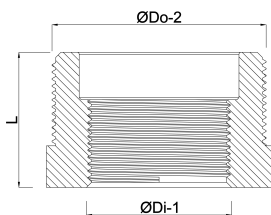

**Profec Nr. 241 Reducer bush
cast iron black 1 1/2" x 1/2"
male thread x female thread
25bar DVGW (1124120)**

TECHNICAL SPECIFICATIONS

Material	cast iron black
Approval	DVGW
Connection	male thread x female thread
Fitting nr.	Nr. 241
Temperature range	-20°C - 120°C
Pressure	25 bar
Size	1 1/2" x 1/2"

DIMENSIONS

F-1	22 mm
K-1	50 mm
L	31 mm
ØDi-1	1/2 "
ØDo-2	1 1/2 "

Last modified date: 22/02/2026

Bosta UK Ltd.
Reflection House
Olding Road
Bury St. Edmunds
Suffolk
IP33 3TA
T +44 (0) 1284 716580
E enquiries@bosta.co.uk
<http://www.bosta.com>