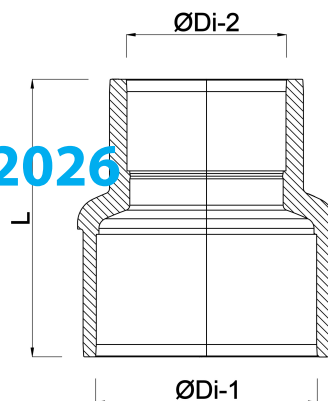

VDL Reducer socket PVC-U 160 mm x 125 mm glue socket 16bar grey (7018289)

V-L Van de Lande

TECHNICAL SPECIFICATIONS

Colour grey

Material PVC-U

Connection glue socket

Size 160 mm x 125 mm

Pressure 16 bar

DIMENSIONS

L 193 mm

P-1 87 mm

P-2 69 mm

ØDi-1 160 mm

ØDi-2 125 mm

Last modified date: 24/02/2026

Bosta UK Ltd.
Reflection House
Olding Road