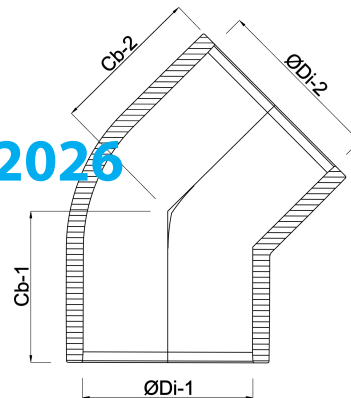

TECHNICAL SPECIFICATIONS

Colour	grey
Material	PVC-U
Size	125 mm
Connection	glue socket
Pressure	16 bar

DIMENSIONS

Cb-1	95.5 mm
Cb-2	95.5 mm
ØDi-1	125 mm
ØDi-2	125 mm
β	45 °

Last modified date: 24/02/2026

Bosta UK Ltd.
Reflection House
Olding Road