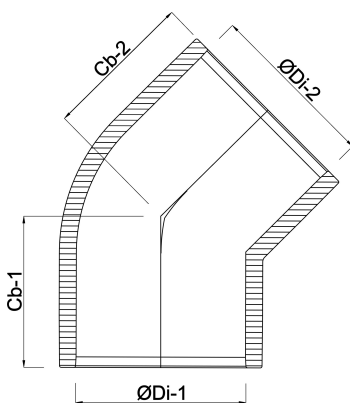

Elbow 45° PVC-U 110 mm glue socket 16bar grey (0160129)

TECHNICAL SPECIFICATIONS

Colour grey

Material PVC-U

Connection glue socket

Size 110 mm

Pressure 16 bar

DIMENSIONS

Cb-1 85 mm

Cb-2 85 mm

Mold injection moulded

ØDi-1 110 mm

ØDi-2 110 mm

Last modified date: 20/02/2026

Bosta UK Ltd.
Reflection House
Olding Road
Bury St. Edmunds
Suffolk
IP33 3TA
T +44 (0) 1284 716580
E enquiries@bosta.co.uk
<http://www.bosta.com>