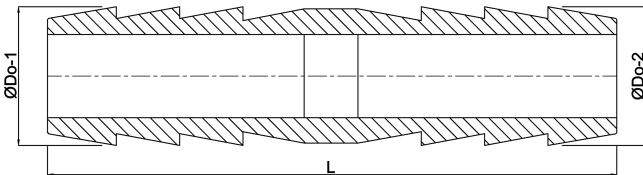

# TECHNICAL SPECIFICATIONS

Material stainless steel 304

Connection hose tail

Size 125 mm

## DIMENSIONS

L 260 mm

ØDo-1 125 mm

ØDo-2 125 mm

**Last modified date: 22/02/2026**

Bosta UK Ltd.  
Reflection House  
Olding Road  
Bury St. Edmunds  
Suffolk  
IP33 3TA  
T +44 (0) 1284 716580  
E [enquiries@bosta.co.uk](mailto:enquiries@bosta.co.uk)  
<http://www.bosta.com>