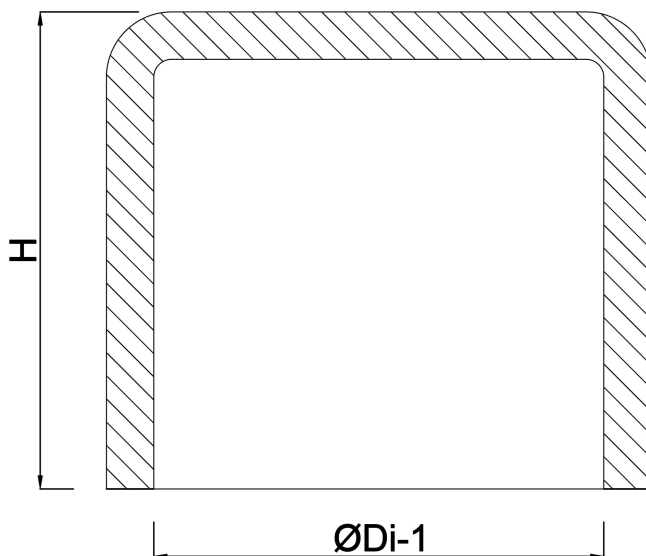

# Cap PVC-U 315 mm glue socket 10bar grey (0100398)

# TECHNICAL SPECIFICATIONS

Colour grey

Material PVC-U

Connection glue socket

Size 315 mm

Pressure 10 bar

## DIMENSIONS

H 233 mm

ØDi-1 315 mm

**Last modified date: 24/02/2026**

Bosta UK Ltd.  
Reflection House  
Olding Road  
Bury St. Edmunds  
Suffolk  
IP33 3TA  
T +44 (0) 1284 716580  
E [enquiries@bosta.co.uk](mailto:enquiries@bosta.co.uk)  
<http://www.bosta.com>