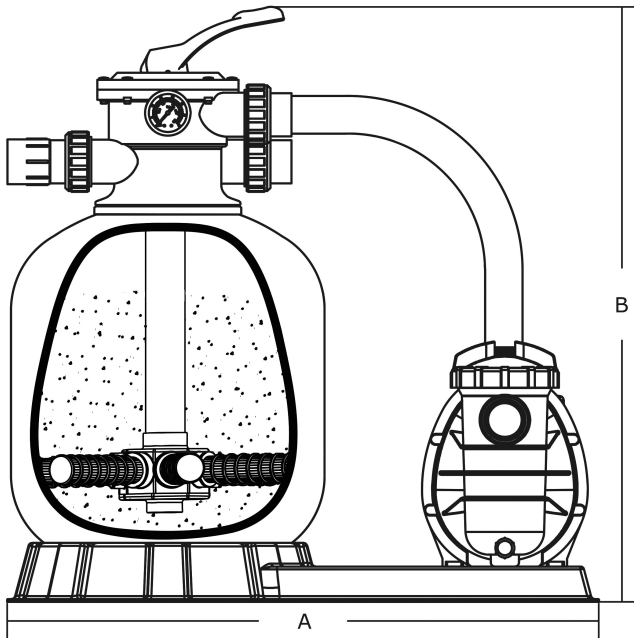

Flotide Pool Filter set
PE/fibreglass-reinforced
polyester 50 mm / 1 1/2"
metric/imperial glue socket
2,5bar 230VAC grey type
FSF500-6W with RCD plug
(0892597)

FLOTIDE

TECHNICAL SPECIFICATIONS

Colour	grey
Material	PE/fibreglass-reinforced polyester
Connection	metric/imperial glue socket
Voltage	230VAC
Frequency	50 Hz
Pressure	2,5 bar
Max. temp.	43 °C
Type	FSF500-6W
Size	50 mm / 1 1/2"
Diameter	535 mm
Weight	32.5 kg
Sand	85 kg
Max flow rate	12 m ³ /h
Pump	SC075
Max. pool vol.	60 m ³

DIMENSIONS

A 760 mm

B 856 mm

PRODUCT INFORMATION

PE/fibreglass-reinforced polyester double layered tank with unequalled strength and durability. Equipped with top mount 6-way valve and centrifugal pump with pre-filter. Switch off the pump before each lever action.

Features:

- Designed for domestic pools
- Simple operation with 6-way multi-port valve
- Equipped with RCD differential plug (30mA)

Last modified date: 22/02/2026

Bosta UK Ltd.
Reflection House

Olding Road
Bury St. Edmunds
Suffolk
IP33 3TA
T +44 (0) 1284 716580
E enquiries@bosta.co.uk
<http://www.bosta.com>