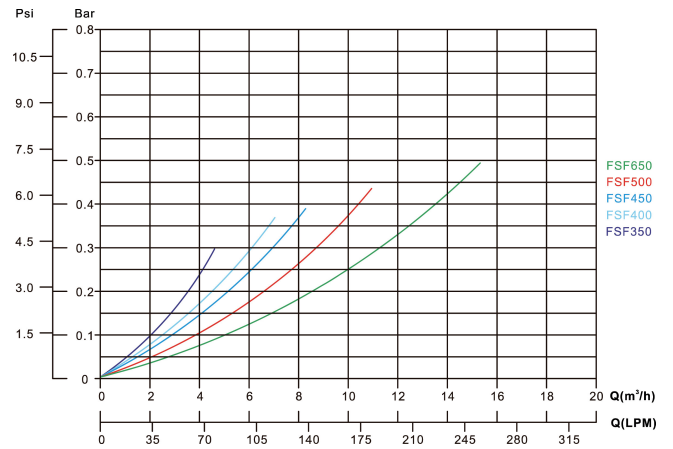

Flotide Pool Filter set
PE/fibreglass-reinforced
polyester 50 mm / 1 1/2"
metric/imperial glue socket
2,5bar 230VAC grey type
FSF500-6W with RCD plug
(0892597)

FLOTIDE

TECHNICAL SPECIFICATIONS

Colour	grey
Material	PE/fibreglass-reinforced polyester
Connection	metric/imperial glue socket
Voltage	230VAC
Frequency	50 Hz
Pressure	2,5 bar
Max. temp.	43 °C
Type	FSF500-6W
Size	50 mm / 1 1/2"
Diameter	535 mm
Weight	32.5 kg
Sand	85 kg
Max flow rate	12 m ³ /h
Pump	SC075
Max. pool vol.	60 m ³

DIMENSIONS

A 760 mm

B 856 mm

PRODUCT INFORMATION

PE/fibreglass-reinforced polyester double layered tank with unequalled strength and durability. Equipped with top mount 6-way valve and centrifugal pump with pre-filter. Switch off the pump before each lever action.