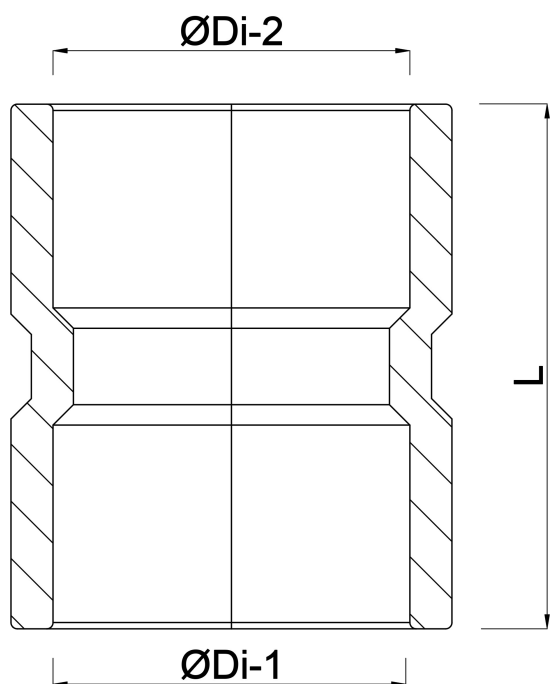

**Drainage socket PVC-U 100
mm glue socket grey KOMO**
(7016154)

TECHNICAL SPECIFICATIONS

Colour	grey
Material	PVC-U
Connection	glue socket
Size	100 mm

DIMENSIONS

L 115 mm

ØDi-1 100 mm

ØDi-2 100 mm

Last modified date: 21/02/2026