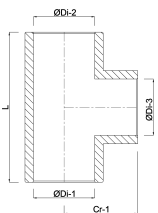

**Profec T-piece 90° PVC-U 20
mm glue socket 16bar grey
KIWA (0110252)**

TECHNICAL SPECIFICATIONS

Colour	grey
Material	PVC-U
Approval	KIWA
Connection	glue socket
Pressure	16 bar
Size	20 mm

DIMENSIONS

Cr-1	11 mm
L	22 mm
ØDi-1	20 mm
ØDi-2	20 mm
ØDi-3	20 mm
β	90 °