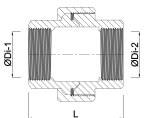

**Profec Nr. 340 Union coupler
stainless steel 316 2" female
thread 16bar type conical
(0080198)**

TECHNICAL SPECIFICATIONS

Type	conical
Material	stainless steel 316
Connection	female thread
Fitting nr.	Nr. 340
Pressure	16 bar
Max. temp.	100 °C
DN	2 "
Size	2"

DIMENSIONS

L	63 mm
ØDi-1	2 "
ØDi-2	2 "
K-1	86 mm
K-2	63.5 mm

Last modified date: 09/10/2025

Bosta UK Ltd.
Reflection House
Olding Road
Bury St. Edmunds
Suffolk
IP33 3TA
T +44 (0) 1284 716580
E enquiries@bosta.co.uk
<http://www.bosta.com>