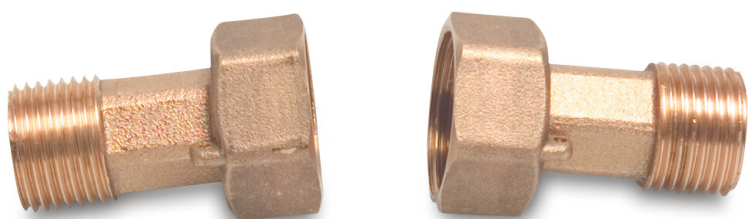

Profec Accessories brass 2 1/2" x 2" female threaded nut x male thread type flat seal (7025313)

TECHNICAL SPECIFICATIONS

Type	flat seal
Material	brass
Connection	female threaded nut x male thread
Size	2 1/2" x 2"