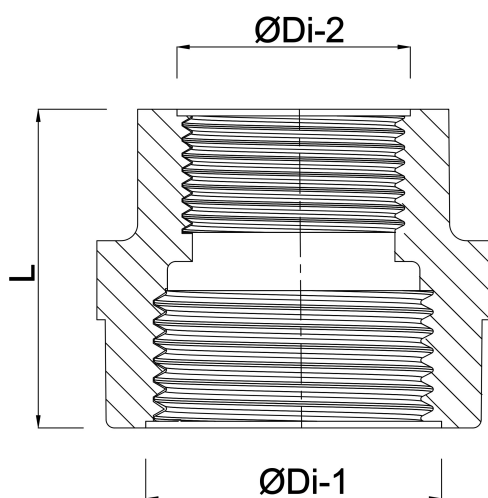

**Profec Nr. 240 Reducer socket
stainless steel 316 3" x 2"
female thread 16bar (0080074)**

TECHNICAL SPECIFICATIONS

Material stainless steel 316

Connection female thread

Fitting nr. Nr. 240

Max. temp. 100 °C

Size 3" x 2"

Pressure 16 bar

DIMENSIONS

L 58.3 mm

ØDi-1 3 "

ØDi-2 2 "

Last modified date: 20/02/2026

Bosta UK Ltd.
Reflection House
Olding Road
Bury St. Edmunds
Suffolk
IP33 3TA
T +44 (0) 1284 716580
E enquiries@bosta.co.uk
<http://www.bosta.com>