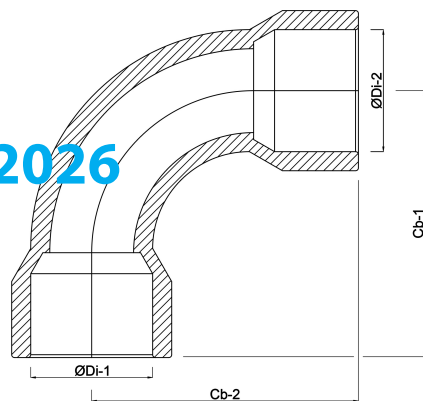

TECHNICAL SPECIFICATIONS

Colour	grey
Material	PVC-U
Connection	glue socket
Pressure	16 bar
Size	25 mm

DIMENSIONS

Cb-1	56.5 mm
Cb-2	56.5 mm
ØDi-1	25 mm
ØDi-2	25 mm
β	90 °

Last modified date: 22/02/2026

Bosta UK Ltd.
Reflection House
Olding Road